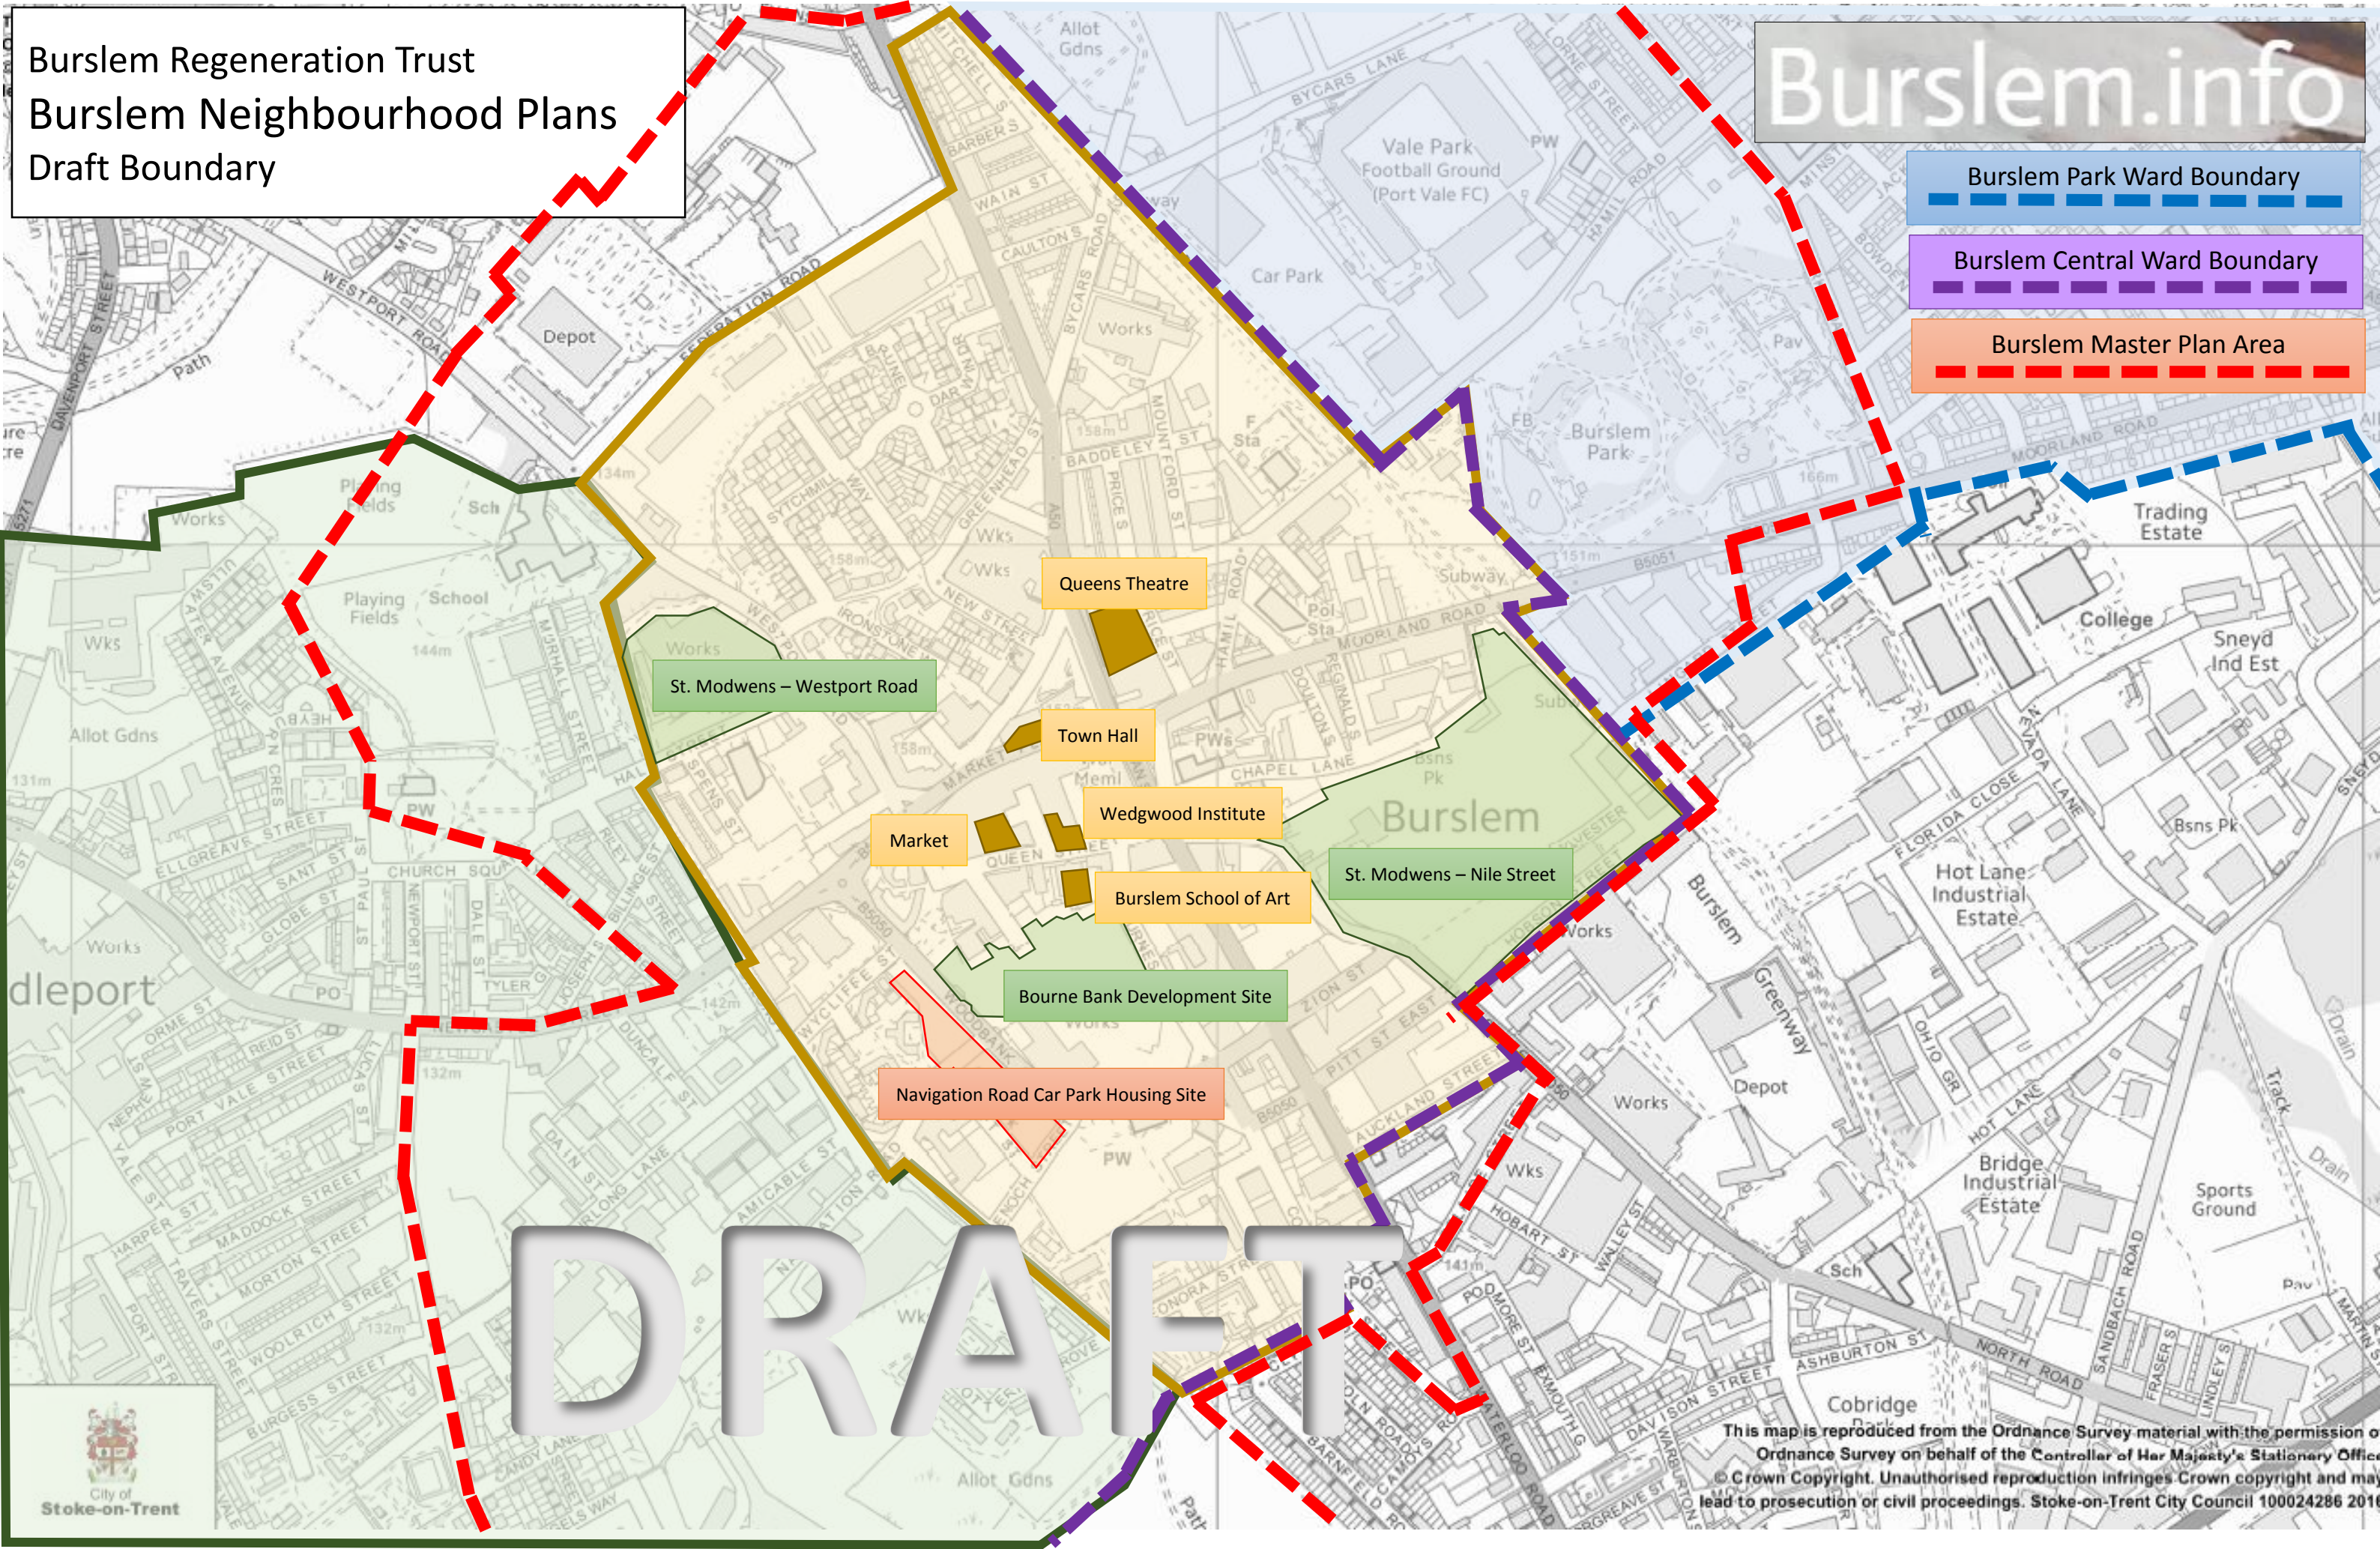

## Burslem Regeneration Trust Burslem Neighbourhood Plans Draft Boundary

- Burslem Park Ward Boundary
- Burslem Central Ward Boundary
- Burslem Master Plan Area

# DRAFT

This map is reproduced from the Ordnance Survey material with the permission of Ordnance Survey on behalf of the Controller of Her Majesty's Stationary Office. © Crown Copyright. Unauthorised reproduction infringes Crown copyright and may lead to prosecution or civil proceedings. Stoke-on-Trent City Council 100024286 2016